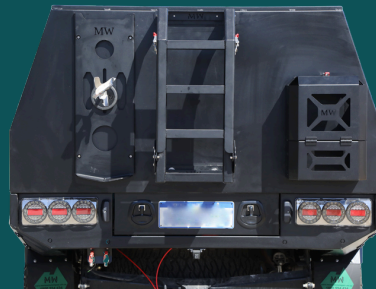

Backwall accessories