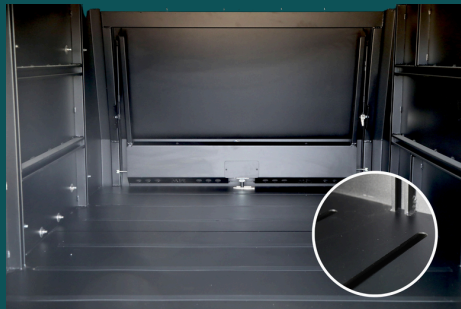

# What's included?

Underbody boxes

Powder coated  
Black finish

Unistrut Rails on Roof

MW Flush Floor  
With Unistrut Rails

Internal unistrut  
reinforcing

Three-point locking  
system