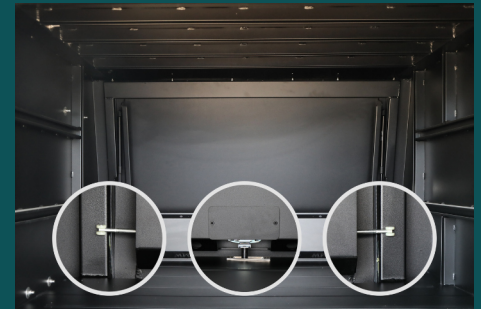

# What's included?

Underbody boxes

Powder coated  
Black finish

Unistrut Rails on Roof

MW Flush Floor  
With Unistrut Rails

Internal unistrut  
reinforcing

Three-point locking  
system